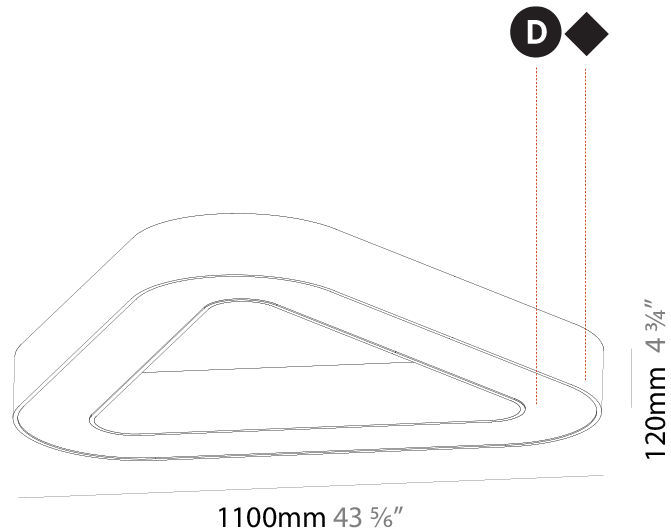

GENERAL

Series: Glorious
Subseries: Glorious Victory
Brand: Prolight
Division: Architectural
Mounting Type: Surface
Mounting Location: Ceiling
Subcategory: Ambient

PHYSICAL

Shape: Abstract
Length (mm): 1100
Length (in): 43 ⁵/₁₆
Width (mm): 1100
Width (in): 43 ⁵/₁₆
Height (mm): 120
Height (in): 4 ³/₄
Light Distribution: Direct
Weight (kg): 10.20
Weight (lbs): 22.48
Diffuser: PMMA - Opal or Micro-Prism
Fixture Finish: SSR / BKV / CWI / CRY / HAB / LAG / UFT / ITA / RUA / RUR / MIC / FTG / MYG / TWT / LOD / PUS / FRO / FUP / KIA / POP / BLS / SPG / MEY / GOH / GUM / CHC / COM / ABZ / JAG / OBR / MOS / ROR
Fixture Material: Aluminum

ELECTRICAL

Lamp Type: LED (Zhaga Standard)
Input Wattage (W): 45
Total Output Wattage (W): 36 / 28.8 (3500K)
Dimming: Non-Dimming / Phase Dimming (120Vac only) / 0-10V Dimming
Driver Included: Yes
Driver Location: Integrated
Driver Type: Constant Current - 120 / 277Vac
Driver Class: Class 2
Input Voltage (V): 120 - 277
Constant Current (MA): 350 / 900 (3500K)

LED

Color Temperature (°K): 3000 / 3500 / 4000
Max. Delivered Lumen (lm): 4150 / 4302 / 4390
CRI: >80 CRI
Efficiency (%): 65
Lamp Life (hrs): 50000

OPTICAL

RATINGS AND CERTIFICATIONS

Certified By: Certified for North American Standards
IP rating: IP20